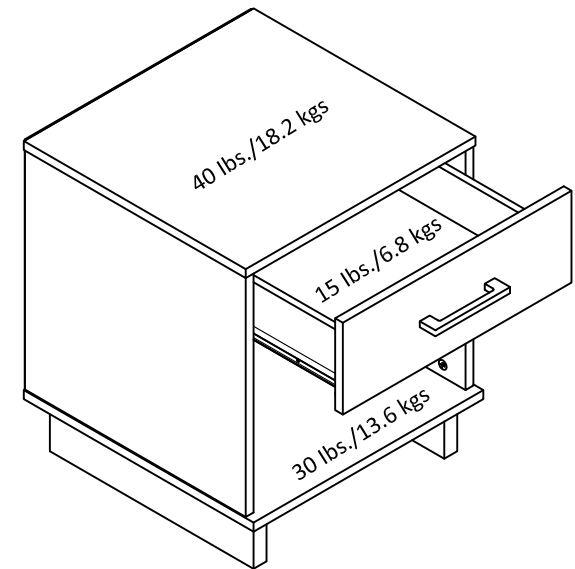

End Table

5425XXCOM

Wood Breakdown:

PB:94%

MDF:2.7%

Total Storage:2.07cubic feet

Overall Product Size:

17.4"W x 17.4"D x 20.35"H

44.2cm W x 44.2cm D x51.7cm H

Maximum Weight Capacities
Unit Weight: 24.376 lbs (11.08 kg)