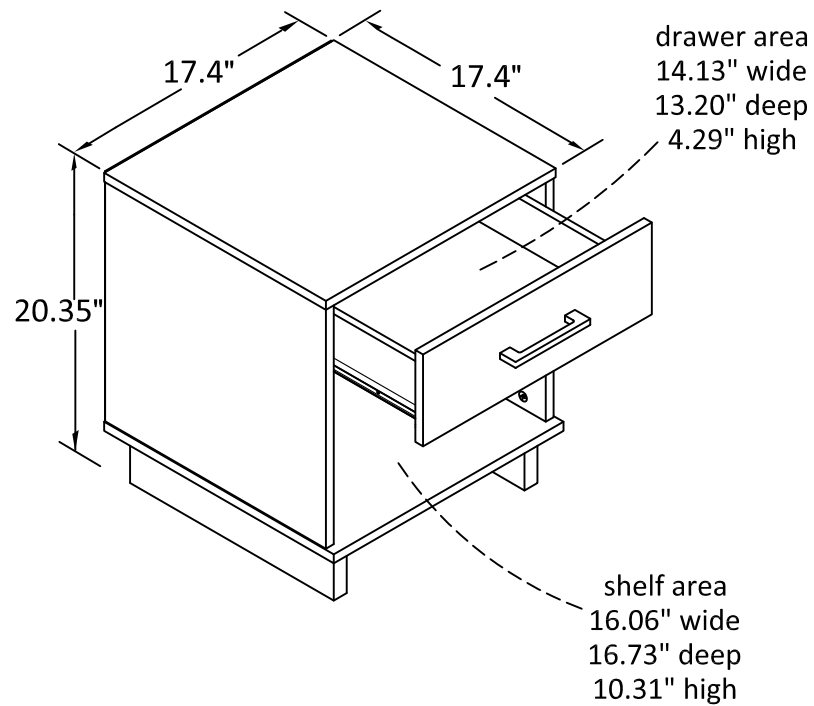

End Table

5425XXCOM

Wood Breakdown:

PB:94%

MDF:2.7%

Total Storage:2.07cubic feet

Overall Product Size:

17.4"W x 17.4"D x 20.35"H

44.2cm W x 44.2cm D x51.7cm H

Maximum Weight Capacities
Unit Weight: 24.376 lbs (11.08 kg)